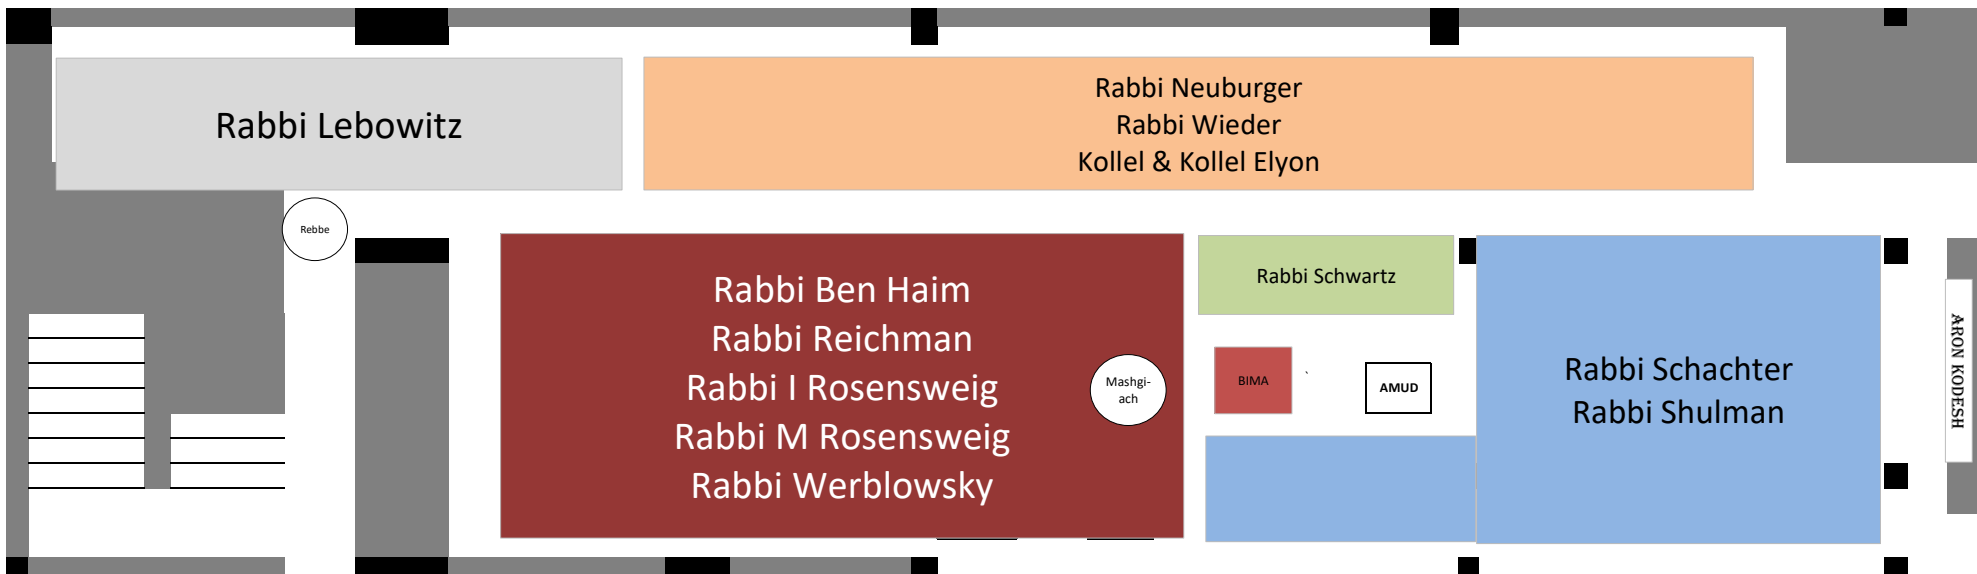

Shiur Location Chart — Glueck Beit Midrash — First Floor

Shiur Location List			
Shiur	Beis Medrash	Shiur	Beis Medrash
R' Adler	Glueck 2nd floor	R' M Rosensweig	Glueck 1st floor
R' Belizon	Harry Fischel	R' Sarfaty	Klein Hall
R' Berman	Klein Hall	R' H. Schachter	Glueck 1st floor
R' E Ben Chaim	Glueck 1st floor	R' Schnall	Harry Fischel
R' M Benhaim	Glueck 2nd floor	R' Schwartz	Glueck 1st floor
R' Ciment	Furst Hall 214	R' Shulman	Glueck 1st floor
R' D Cohen	Harry Fischel	R' Simon	Klein Hall
R' Feldman	Glueck 2nd floor	R' Sobolofsky	Harry Fischel
R' Goldwicht	Harry Fischel	R' Stein	Glueck 2nd floor
R' Hirsch	Glueck 2nd floor	R' Taubes	Harry Fischel
R' Ismach	Harry Fischel	R' Twersky	Harry Fischel
R' Koenigsberg	Harry Fischel	R' Weinberg	Harry Fischel
Kollel	Glueck Beit Midrash	R' Werblowsky	Glueck 1st floor
Kollel Elyon	Glueck 1st floor	R' Wieder	Glueck 1st floor
R' Neuburger	Glueck 1st floor	R' Wiederblank	Glueck 2nd floor
R' Rapp	Glueck 2nd floor	R' M. Willig	Glueck 2nd floor
R' Reichman	Glueck 1st floor	R' Y. Willig	Glueck 2nd floor
R' I Rosensweig	Glueck 1st floor	R' Zahtz	Klein Hall

Seating Procedures for the Harry Fischel and Jacob and Dreizel Glueck Batei Midrashot:

- Find your shiur's designated location
- Inform your Shiur Assistant or Rebbe that you need a seat
- Feel free to sit down within your shiur's location until official seats are assigned
- Your Shiur Assistant will assign you an official seat by the end of the first week
- Riets/Kollel and Kollel Elyon should avail themselves of seats by their shiur or in specially designated locations for the Kollel and Kollel Elyon members
- There are NO chazakot on seats from previous years