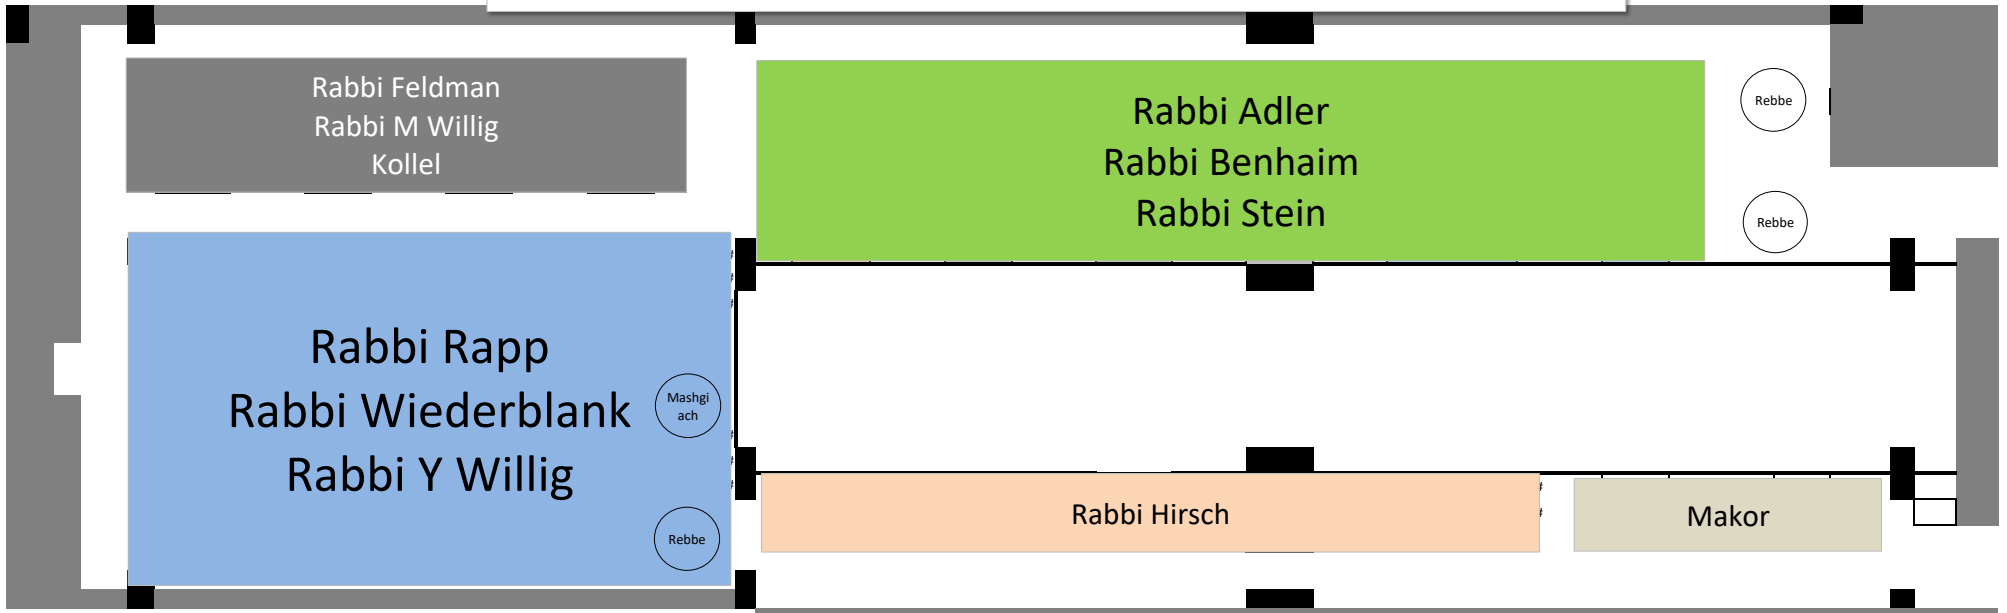

Shiur Location Chart -- Glueck Beit Midrash -- Second Floor

Shiur Location List			
Shiur	Beis Medrash	Shiur	Beis Medrash
R' Adler	Glueck 2nd floor	R' M Rosensweig	Glueck 1st floor
R' Belizon	Harry Fischel	R' Sarfaty	Klein Hall
R' Berman	Klein Hall	R' H. Schachter	Glueck 1st floor
R' E Ben Chaim	Glueck 1st floor	R' Schnall	Harry Fischel
R' M Benhaim	Glueck 2nd floor	R' Schwartz	Glueck 1st floor
R' Ciment	Furst Hall 214	R' Shulman	Glueck 1st floor
R' D Cohen	Harry Fischel	R' Simon	Klein Hall
R' Feldman	Glueck 2nd floor	R' Sobolofsky	Harry Fischel
R' Goldwicht	Harry Fischel	R' Stein	Glueck 2nd floor
R' Hirsch	Glueck 2nd floor	R' Taubes	Harry Fischel
R' Ismach	Harry Fischel	R' Twersky	Harry Fischel
R' Koenigsberg	Harry Fischel	R' Weinberg	Harry Fischel
Kollel	Glueck Beit Midrash	R' Werblowsky	Glueck 1st floor
Kollel Elyon	Glueck 1st floor	R' Wieder	Glueck 1st floor
R' Neuburger	Glueck 1st floor	R' Wiederblank	Glueck 2nd floor
R' Rapp	Glueck 2nd floor	R' M. Willig	Glueck 2nd floor
R' Reichman	Glueck 1st floor	R' Y. Willig	Glueck 2nd floor
R' I Rosensweig	Glueck 1st floor	R' Zahtz	Klein Hall

Seating Procedures for the Harry Fischel and Jacob and Dreizel Glueck Batei Midrashot:

- Find your shiur's designated location
- Inform your Shiur Assistant or Rebbe that you need a seat
- Feel free to sit down within your shiur's location until official seats are assigned
- Your Shiur Assistant will assign you an official seat by the end of the first week
- Riets/Kollel and Kollel Elyon should avail themselves of seats by their shiur or in specially designated locations for the Kollel and Kollel Elyon members
- There are NO chazakot on seats from previous years